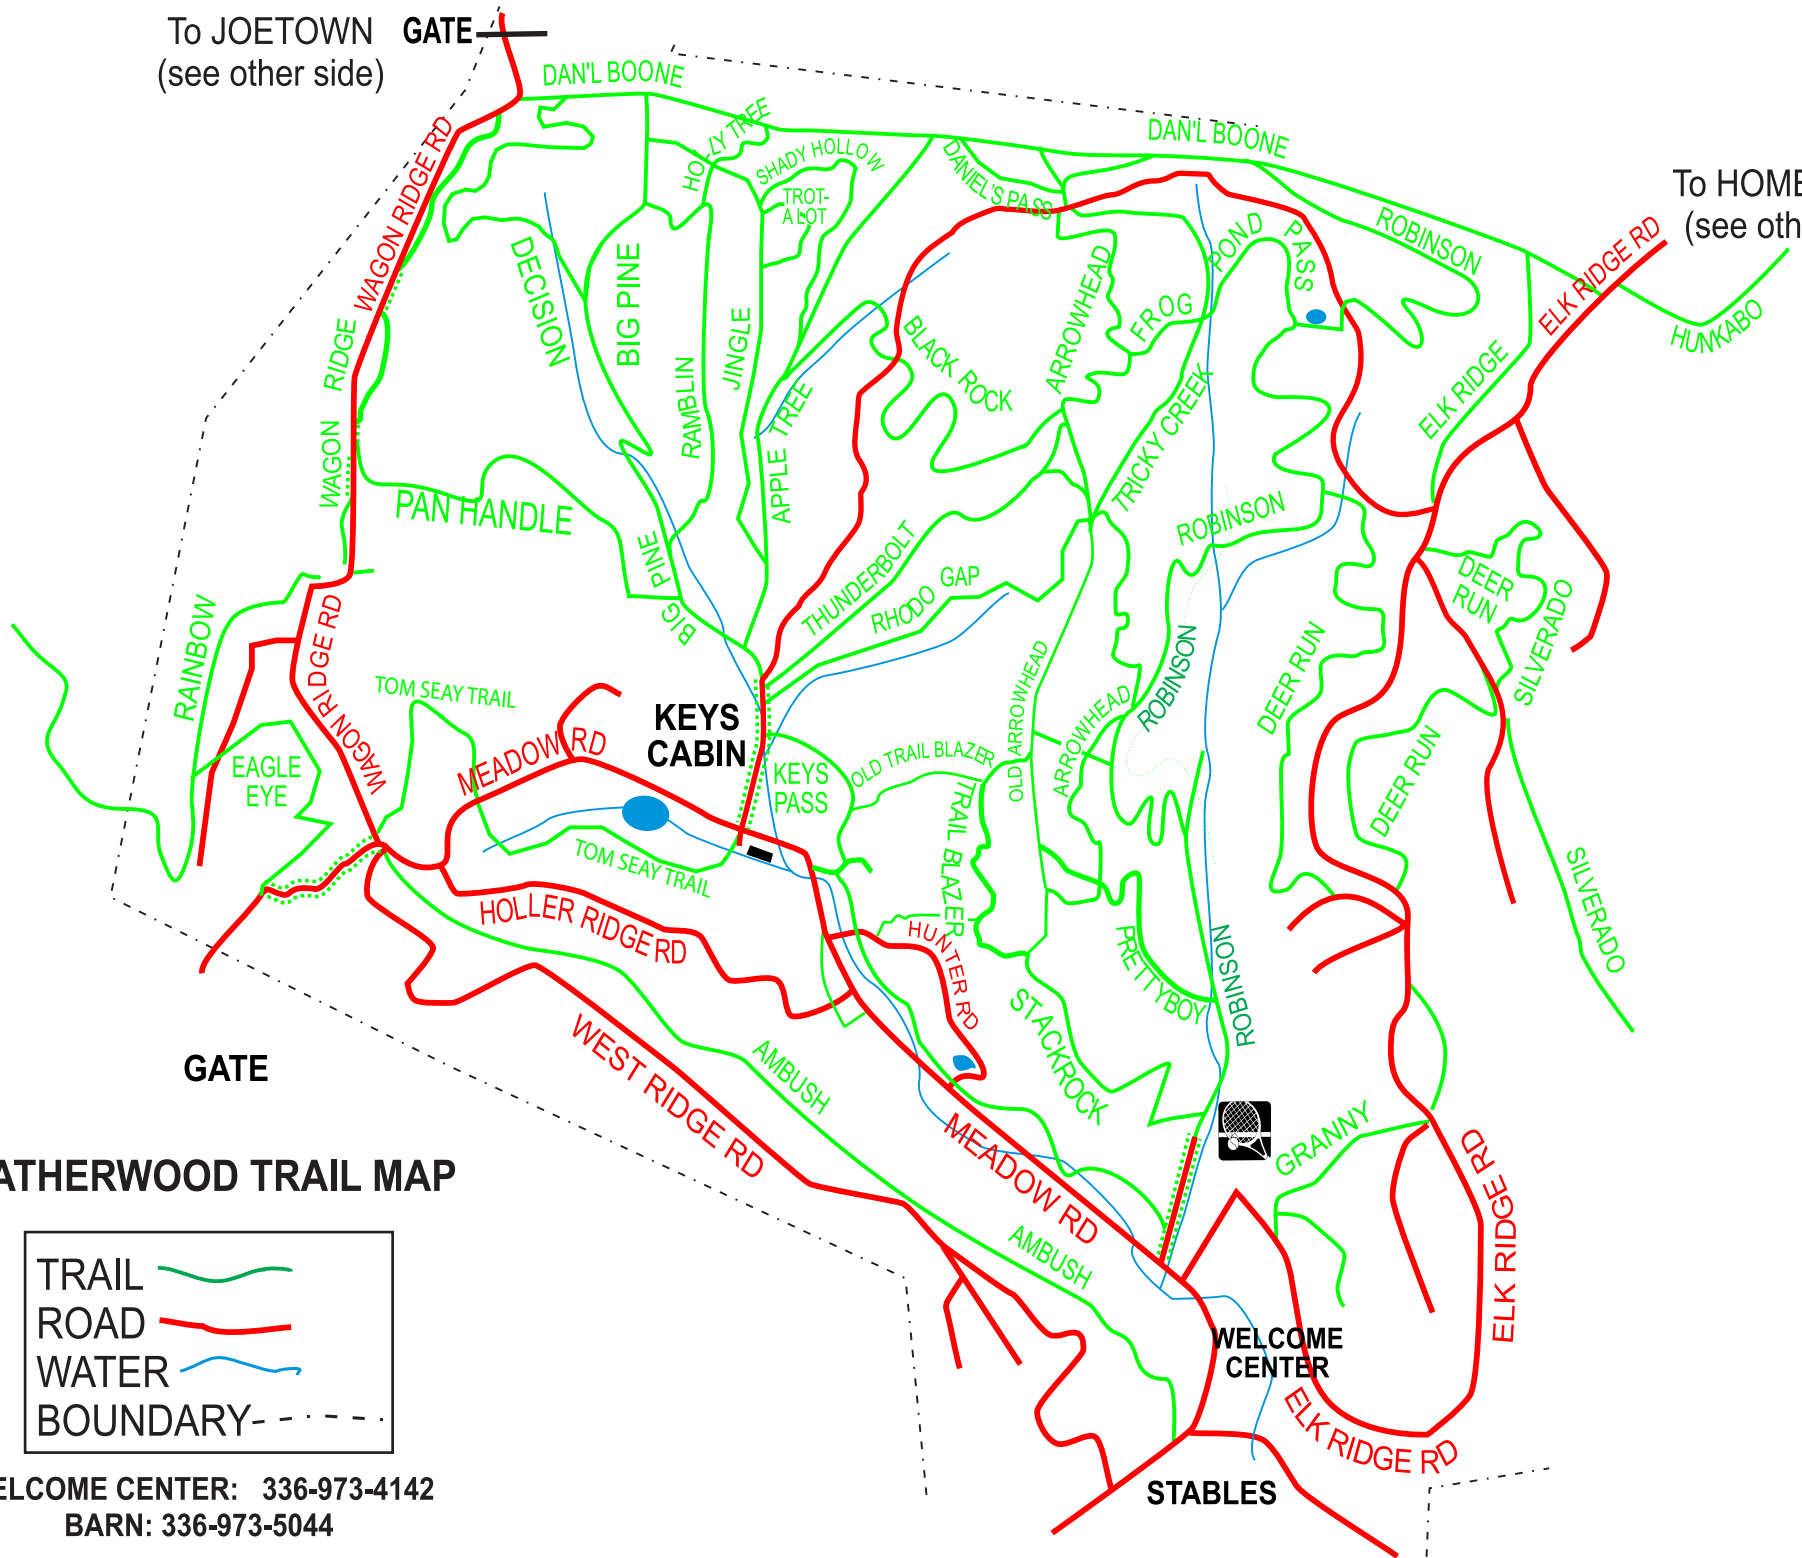

TRAIL	
AMBUSH	M-D
APPLETREE	E-M
ARROWHEAD	M
BIG PINE	E
BLACK ROCK	E
BOB'S BRANCH	D
COWBOY	M-D
DANIEL BOONE	E
DANIEL'S PASS	E
DECISION	M
DEER RUN	M-D
EAGLE EYE	M
ELK RIDGE	M
FLAT ROCK	M-D
FROG POND PASS	E
GOLD DIGGER	E
GRANNY	X
HOG BACK	E-M
HOLLY TREE	D
HOMESTEAD	M-D
HUNKABO	E
JINGLE	E
JOHNNYCAKE	E
KEYS PASS	M
PANHANDLE	D
RAINBOW	E-D
RAMBLIN	E
RAVEN ROCK	M
RAWHIDE	E
RHODO GAP	E-M
ROBINSON	D-X
SHADY HOLLOW	E
SIDE PASS	E
SILVERADO	M
SLICK ROCK	M-D
SPIRIT	M-D
STACK ROCK	M
SUNDANCE	D
THUNDERBOLT	M
TOM DOOLEY	M-D
TRAIL BLAZER	D
TRICKY CREEK	E-M
TROT-A-LOT	M
WAGON RIDGE	E-M

TRAIL 
 ROAD 
 WATER 
 BOUNDARY 

TRAIL MAP

WELCOME CENTER: 336-973-4142
BARN: 336-973-5044

Do Not
 Enter This
 Area
 Sept - Jan
 KEY'S
 GRAVE

To JOETOWN GATE
(see other side)

To HOMESTEAD
(see other side)

LEATHERWOOD TRAIL MAP

TRAIL	
ROAD	
WATER	
BOUNDARY	

WELCOME CENTER: 336-973-4142
BARN: 336-973-5044