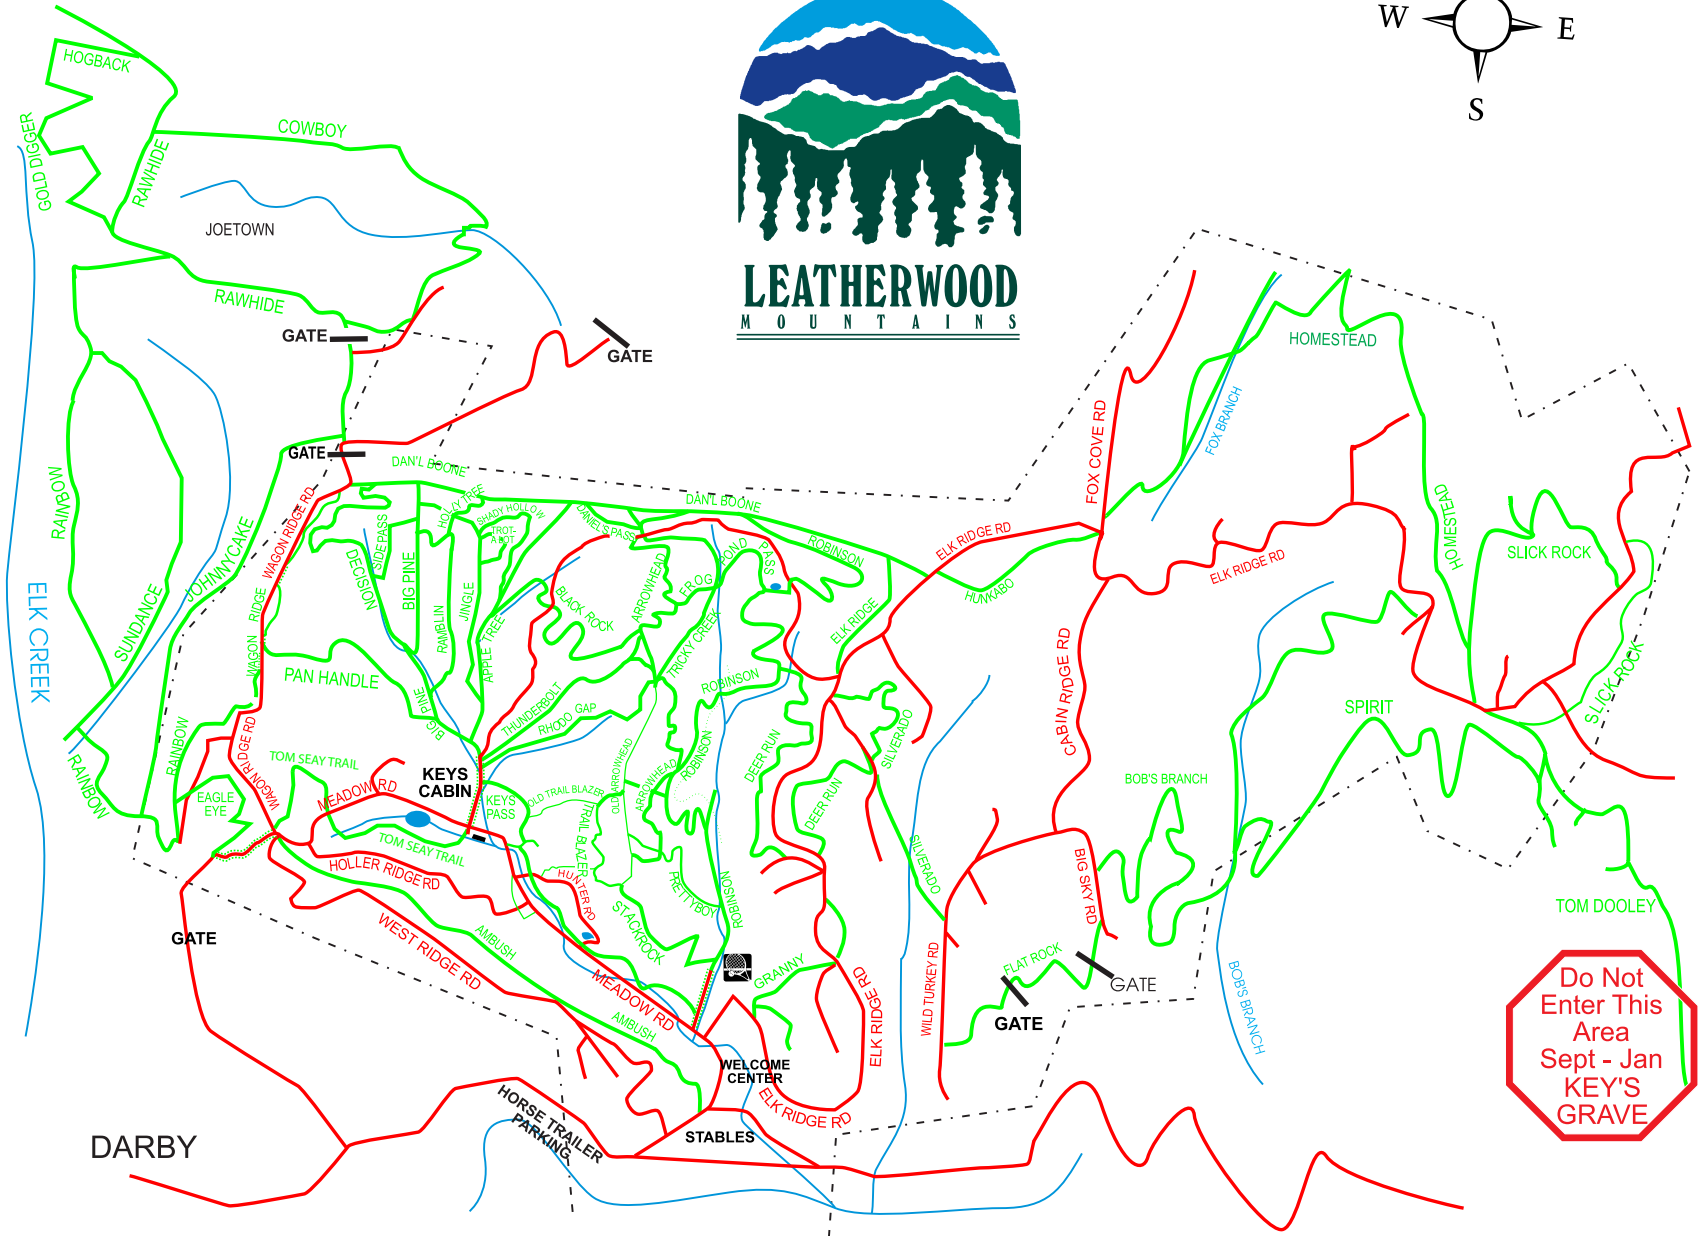

TRAIL	
AMBUSH	M-D
APPLETREE	E-M
ARROWHEAD	M
BIG PINE	E
BLACK ROCK	E
BOB'S BRANCH	D
COWBOY	M-D
DANIEL BOONE	E
DANIEL'S PASS	E
DECISION	M
DEER RUN	M-D
EAGLE EYE	M
ELK RIDGE	M
FLAT ROCK	M-D
FROG POND PASS	E
GOLD DIGGER	E
GRANNY	X
HOG BACK	E-M
HOLLY TREE	D
HOMESTEAD	M-D
HUNKABO	E
JINGLE	E
JOHNNYCAKE	E
KEYS PASS	M
PANHANDLE	D
RAINBOW	E-D
RAMBLIN	E
RAVEN ROCK	M
RAWHIDE	E
RHODO GAP	E-M
ROBINSON	D-X
SHADY HOLLOW	E
SIDE PASS	E
SILVERADO	M
SLICK ROCK	M-D
SPIRIT	M-D
STACK ROCK	M
SUNDANCE	D
THUNDERBOLT	M
TOM DOOLEY	M-D
TRAIL BLAZER	D
TRICKY CREEK	E-M
TROT-A-LOT	M
WAGON RIDGE	E-M

TRAIL 
 ROAD 
 WATER 
 BOUNDARY 

TRAIL MAP

WELCOME CENTER: 336-973-4142
BARN: 336-973-5044

Do Not
 Enter This
 Area
 Sept - Jan
 KEY'S
 GRAVE

To JOETOWN GATE
(see other side)

To HOMESTEAD
(see other side)

LEATHERWOOD TRAIL MAP

TRAIL	
ROAD	
WATER	
BOUNDARY	

WELCOME CENTER: 336-973-4142
BARN: 336-973-5044